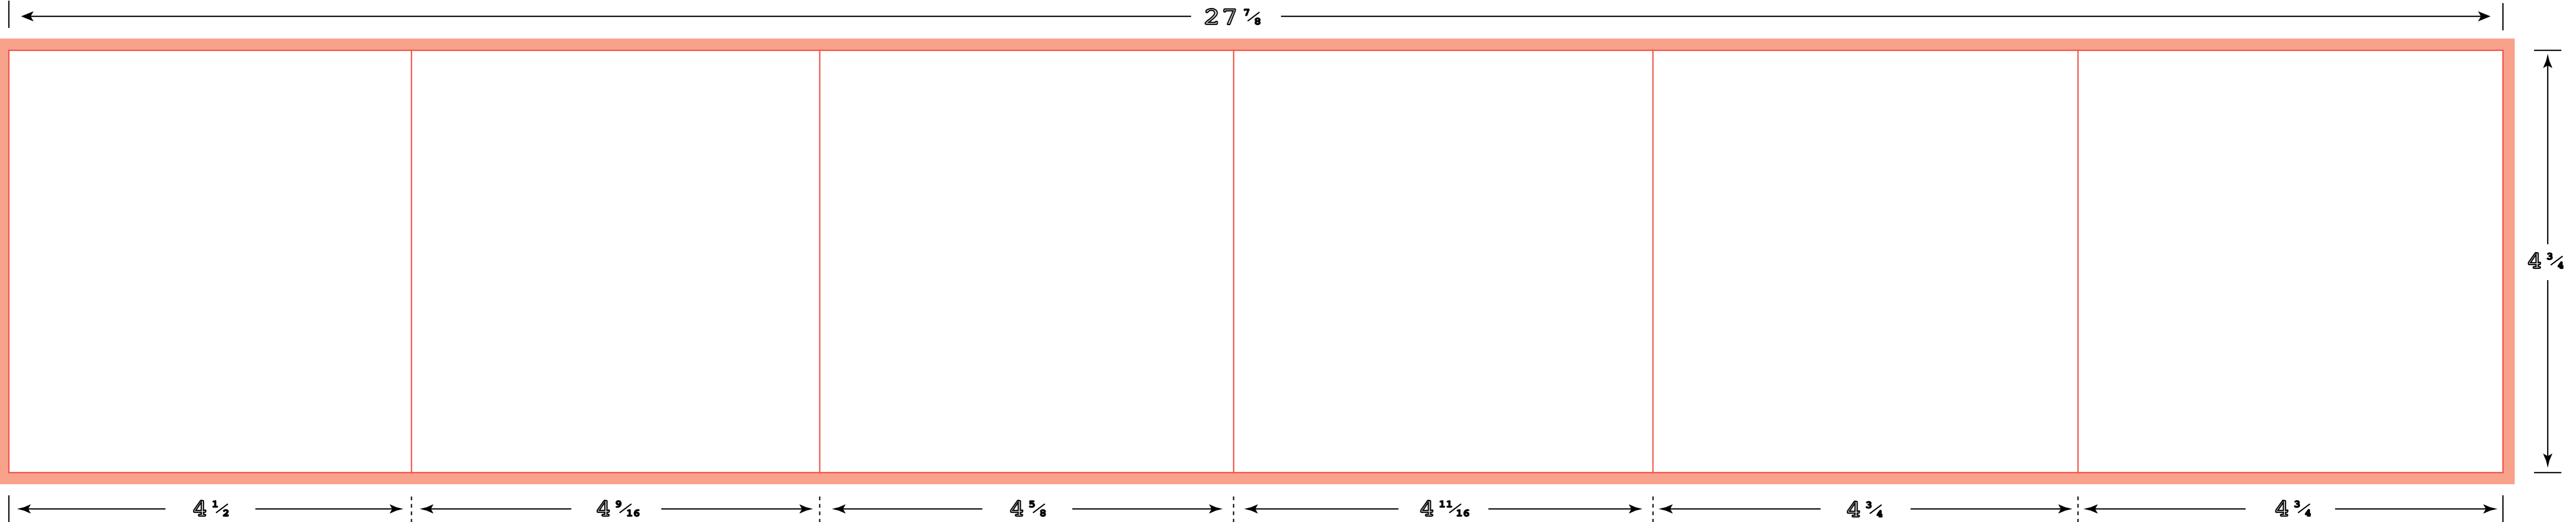

- Cut Mark
- - - - - Fold
- █ Bleed Area

NOTE: Spread page layout below represents the OUTSIDE spread (with front cover at the far right panel). For INSIDE spread, please mirror flip below layout across Y axis.

 <p>1-800-DVD-ROM1 <small>Artwork produced by ProductionPRO. All rights reserved. Accuracy of die vinyl to finished product is only guaranteed with manufacture through ProductionPRO.</small></p>	12-Panel Insert	
	<small>SIZE</small> 4 3/4" x 4 23/32"	<small>DIE NO.</small> INS0007
<small>BLANK</small> 4 23/32" x 27 7/8"	<small>STYLE</small> Roll Folded	<small>REV.</small> B