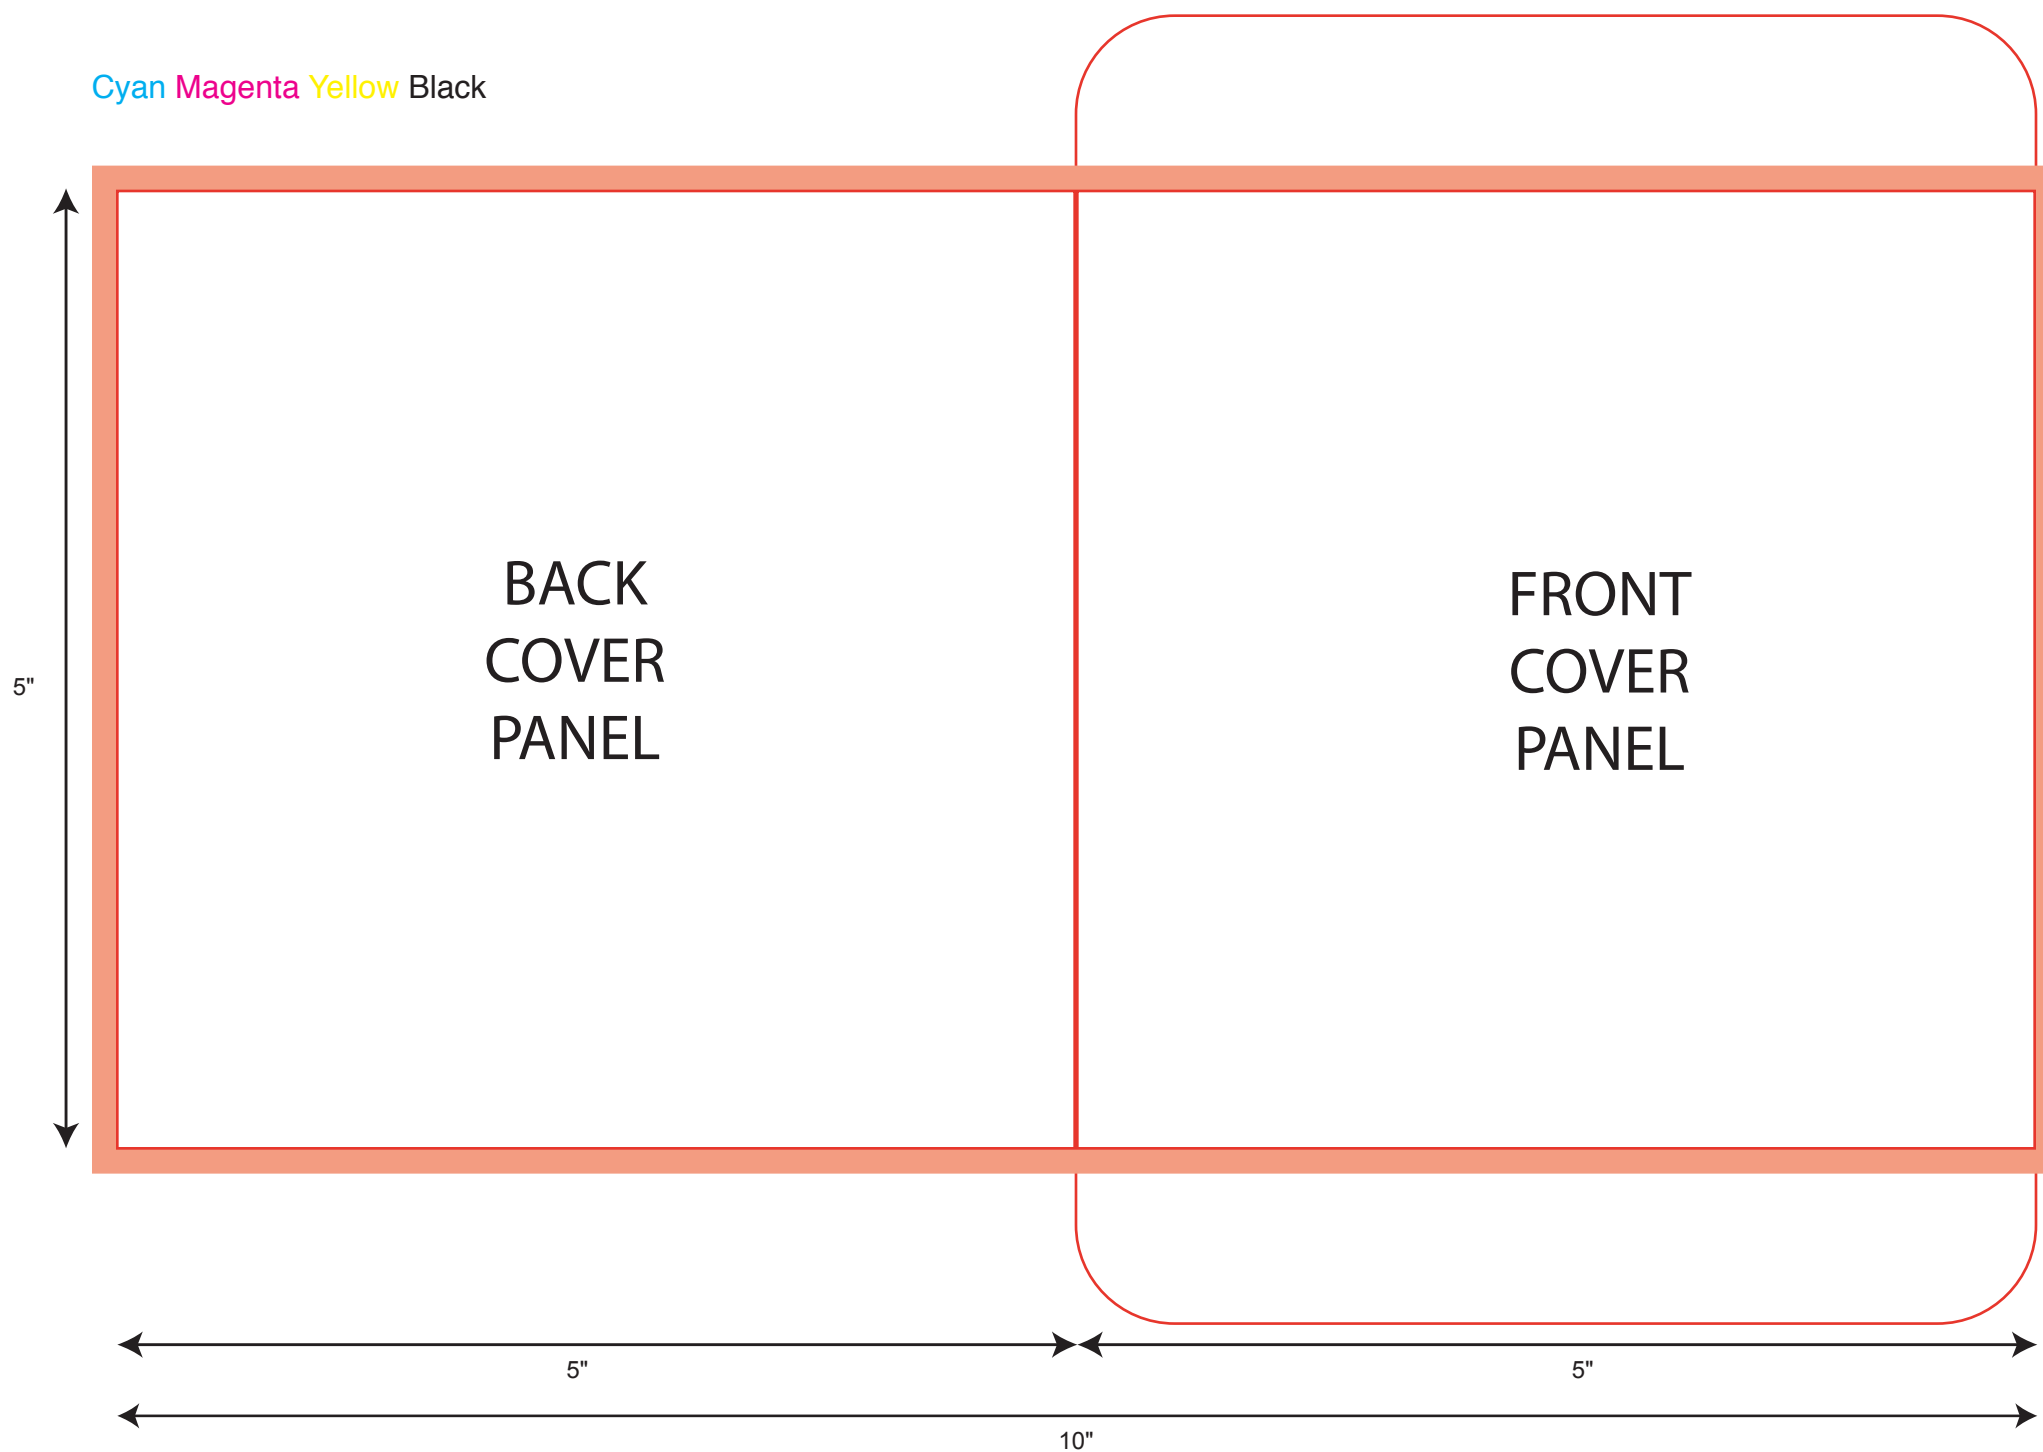

FPO - THIS IS NOT A CONTRACT PROOF

Cyan Magenta Yellow Black

 <small>Artwork produced by ProductionPRO. All rights reserved. Accuracy of die vinyl to finished product is only guaranteed with manufacture through ProductionPRO.</small>	Single CD Sleeve	
	JOB NAME & NUMBER	
	DATE:	DIMENSIONS:

IMPORTANT NOTE:
Do not be alarmed by the colors on this proof!
Due to the limitations of our color laser printer,
colors can appear much darker and more saturated
than they will actually be on your finished sleeve.
This laser proof is for checking design, accuracy of
all type, and general color scheme.