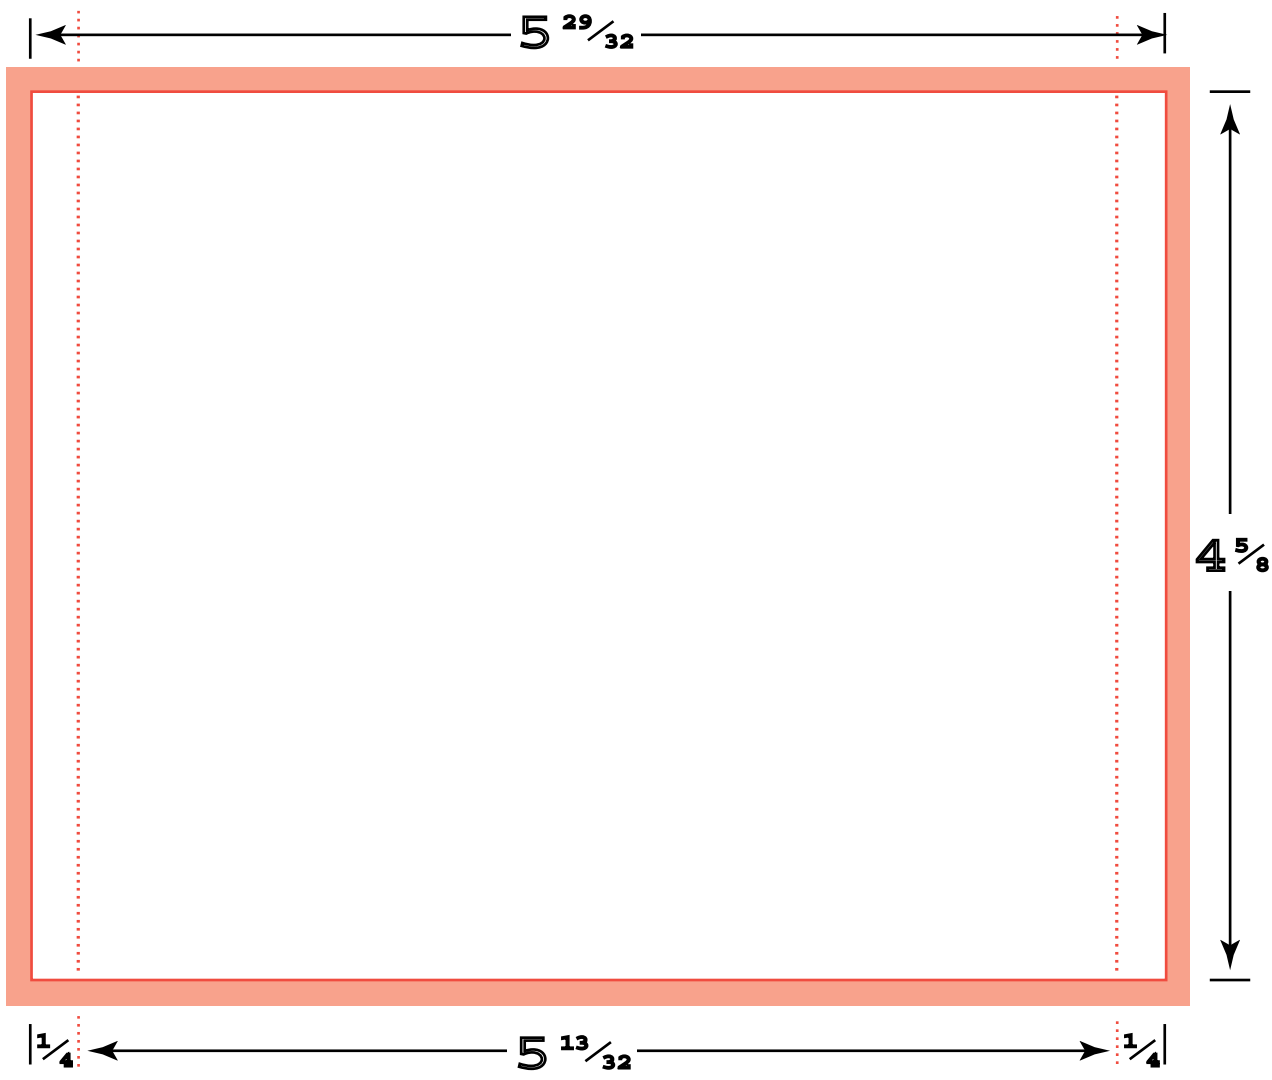

-  Cut Mark
-  Perforation Mark
-  Bleed Area

SHADED AREA INDICATES MINIMUM AMOUNT OF BLEED REQUIRED

DATE:

DIMENSIONS: