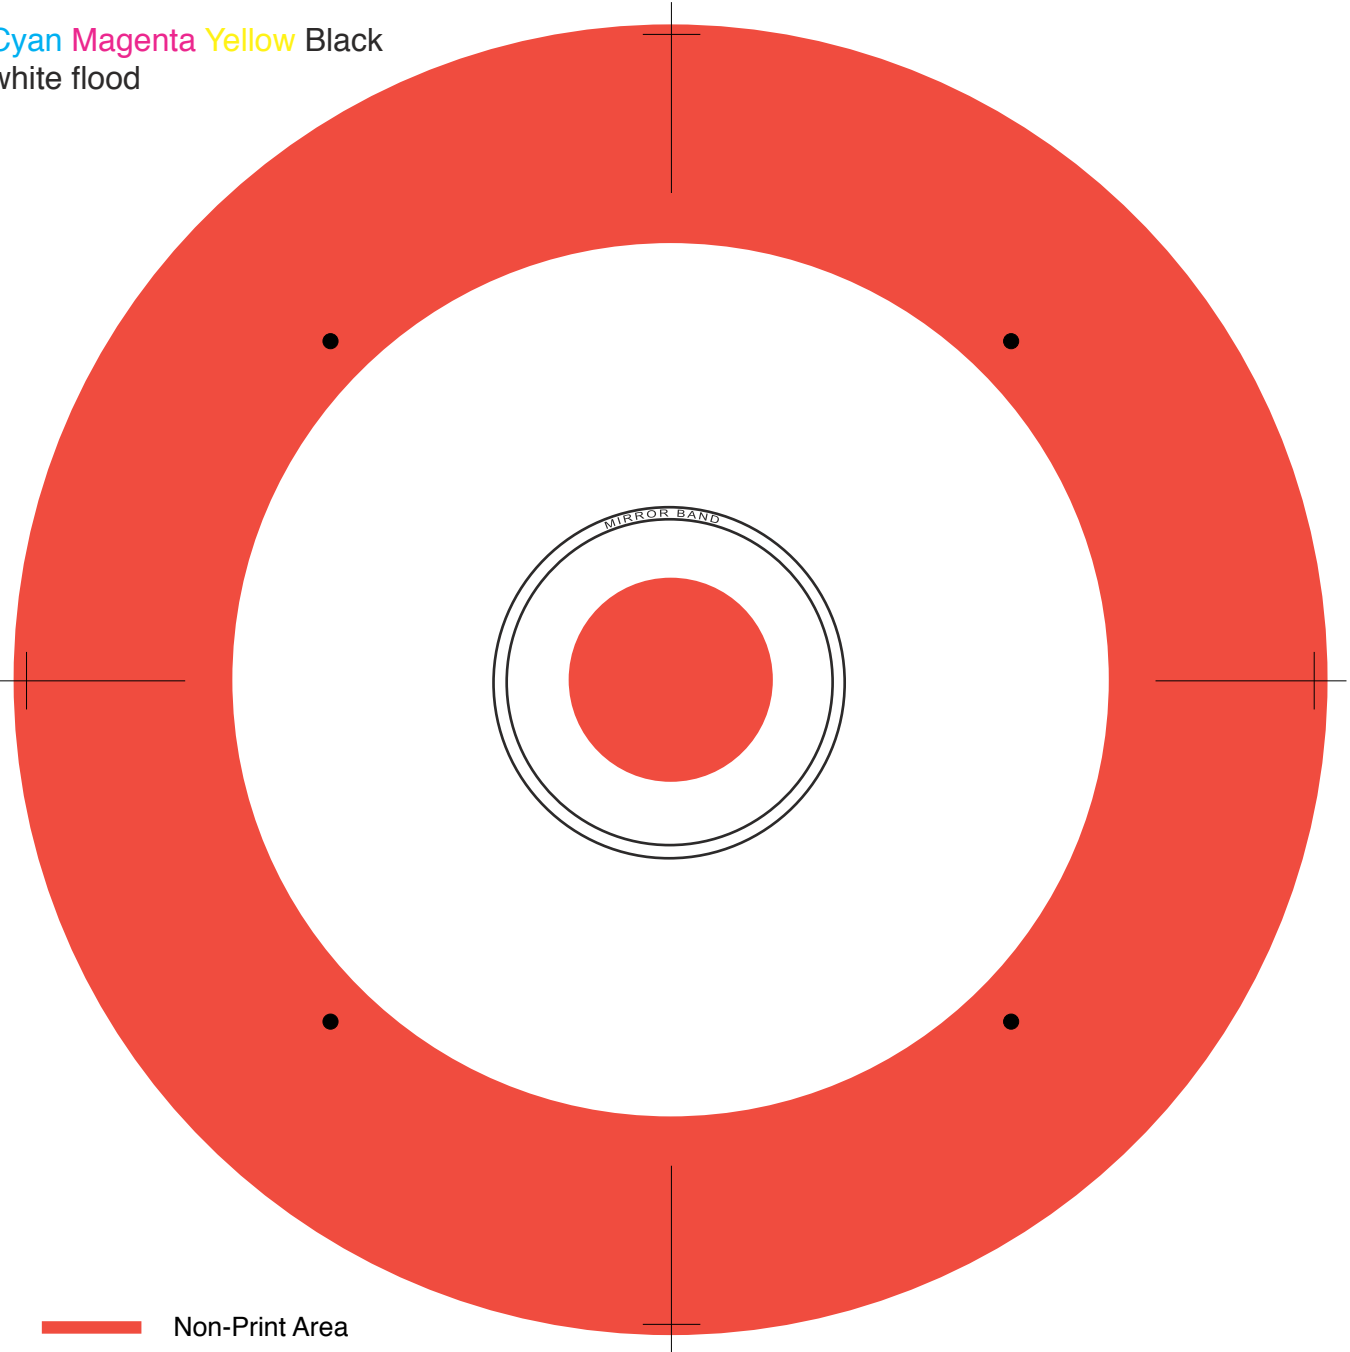

FPO - THIS IS NOT A CONTRACT PROOF

Cyan Magenta Yellow Black
white flood

 Non-Print Area

IMPORTANT NOTE:

Do not be alarmed by the colors of the CD label mask. Due to the limitations of our color printing process, the colors may appear much darker and more saturated than they will actually be on your finished CD label. It is for checking design, accuracy and color only. Please refer to our general color scheme. The color samples shown are accurate samples of the ink color on your CD label. Also be aware that CD labels are printed at a much higher resolution than the rest of your print job, so they may show some loss of detail.

ProductionPRO 

1-800-DVD-ROM1

Artwork produced by ProductionPRO. All rights reserved.
Accuracy of die vinyl to finished product is only guaranteed with manufacture through ProductionPRO.

CD Label Mask					
SIZE	116 mm diameter	DIE NO.	CD0005	DATE	8/8/99
BLANK		STYLE	Edge-to-Edge	REV.	B